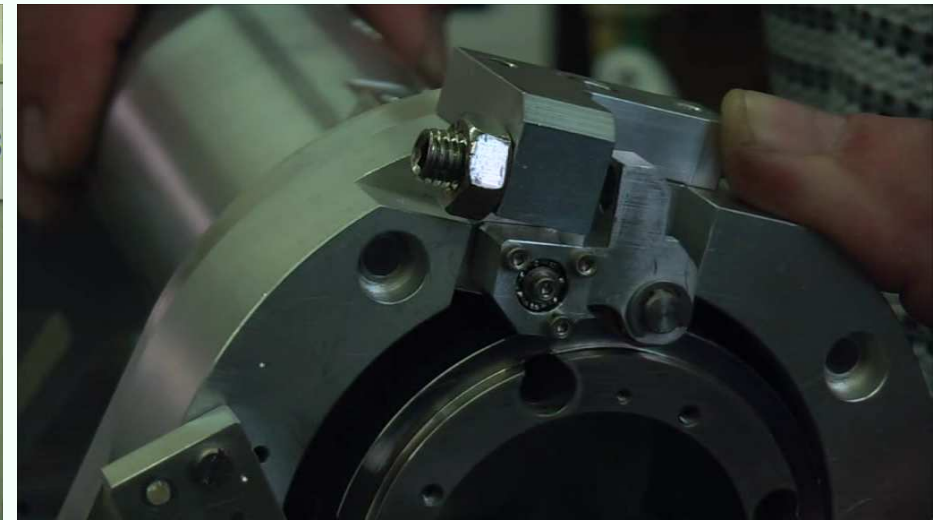

FORS

Hauptmenü

Film starten

Kapitel 9-16

FORS

Bruce Telescope at the LSW

Simulations of Stellar Atmospheres

Lucifer, Precision Mechanics Workshop, LBT